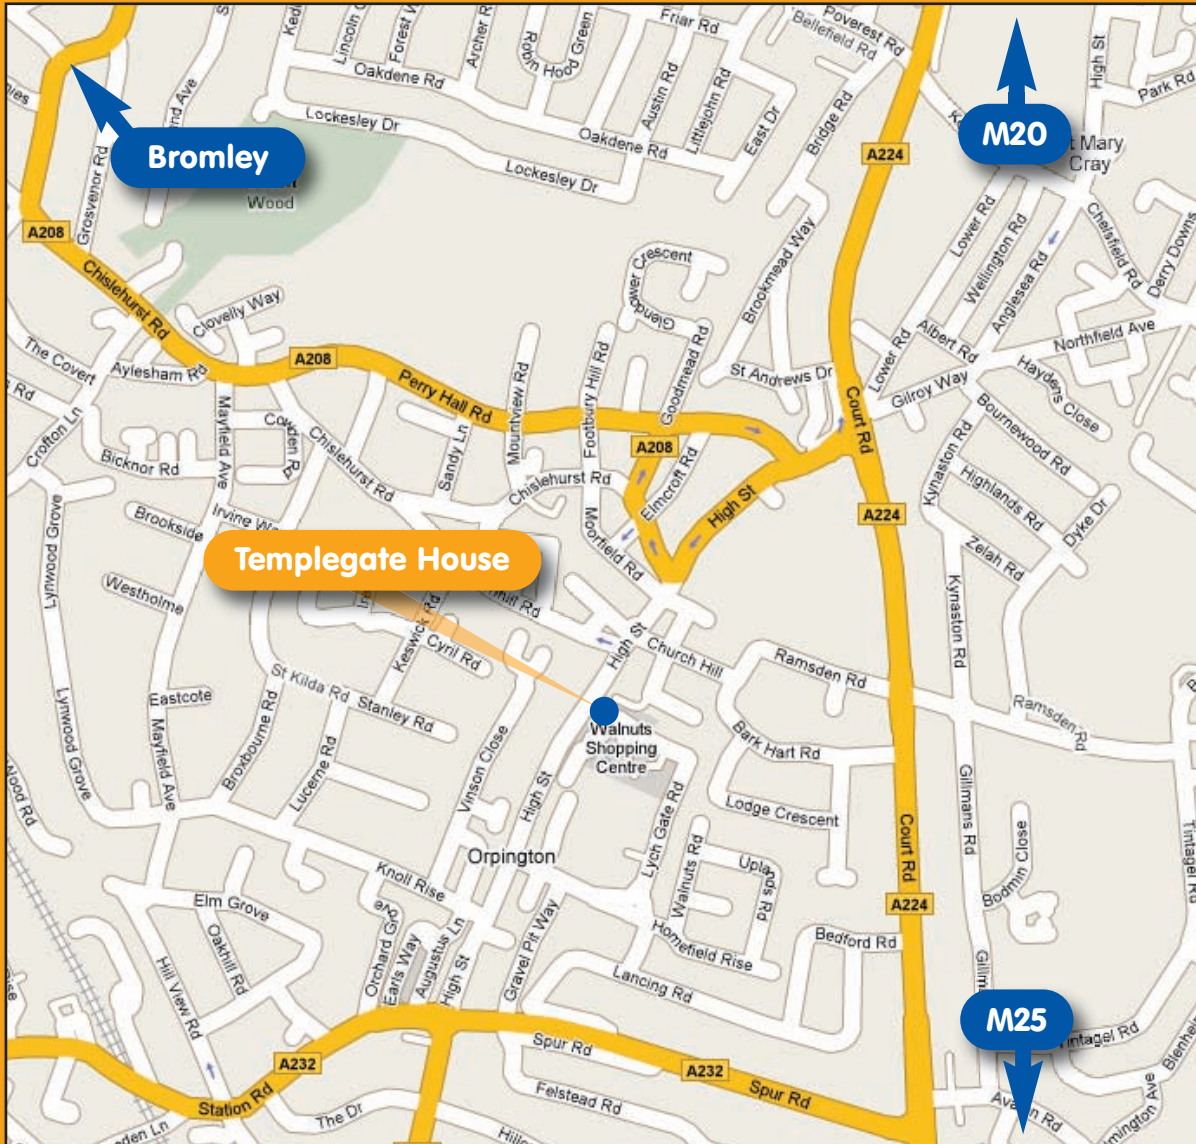

How to get to Evolvi Rail Systems

Exit the M25 at Junction 4 marked Bromley. Take the 4th exit at the roundabout into Court Road signposted Orpington (A224). Continue on the A224 for approx 2 miles, then turn left at second set of traffic lights into Ramsden Road. Follow this road and fork right into Church Hill then take the first left into Bruce Grove. Follow the road into the Evolvi car park. Please contact the reception who will tell you where to park your car.